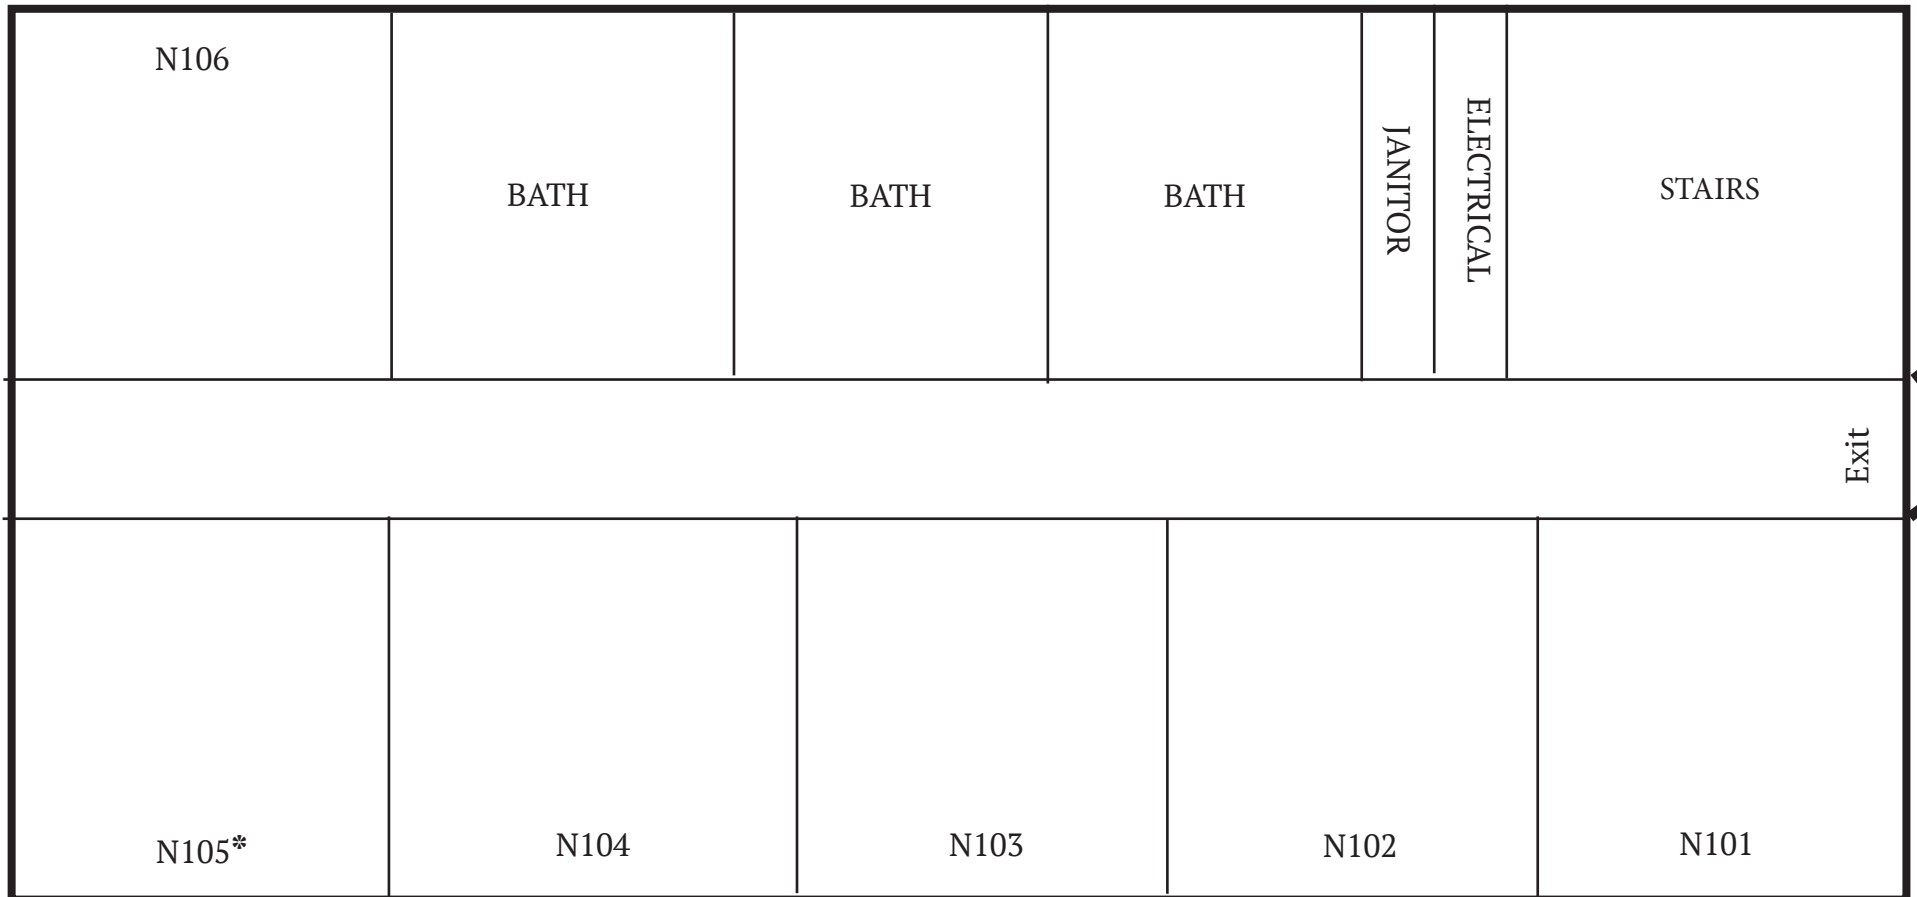

The Ecology School at River Bend Farm Norma Harrison (North) Wing - 1st Floor

6 Rooms with 4 Beds Each (24 Beds Total), 3 Bathrooms

* Denotes the primary control room for the floor air systems