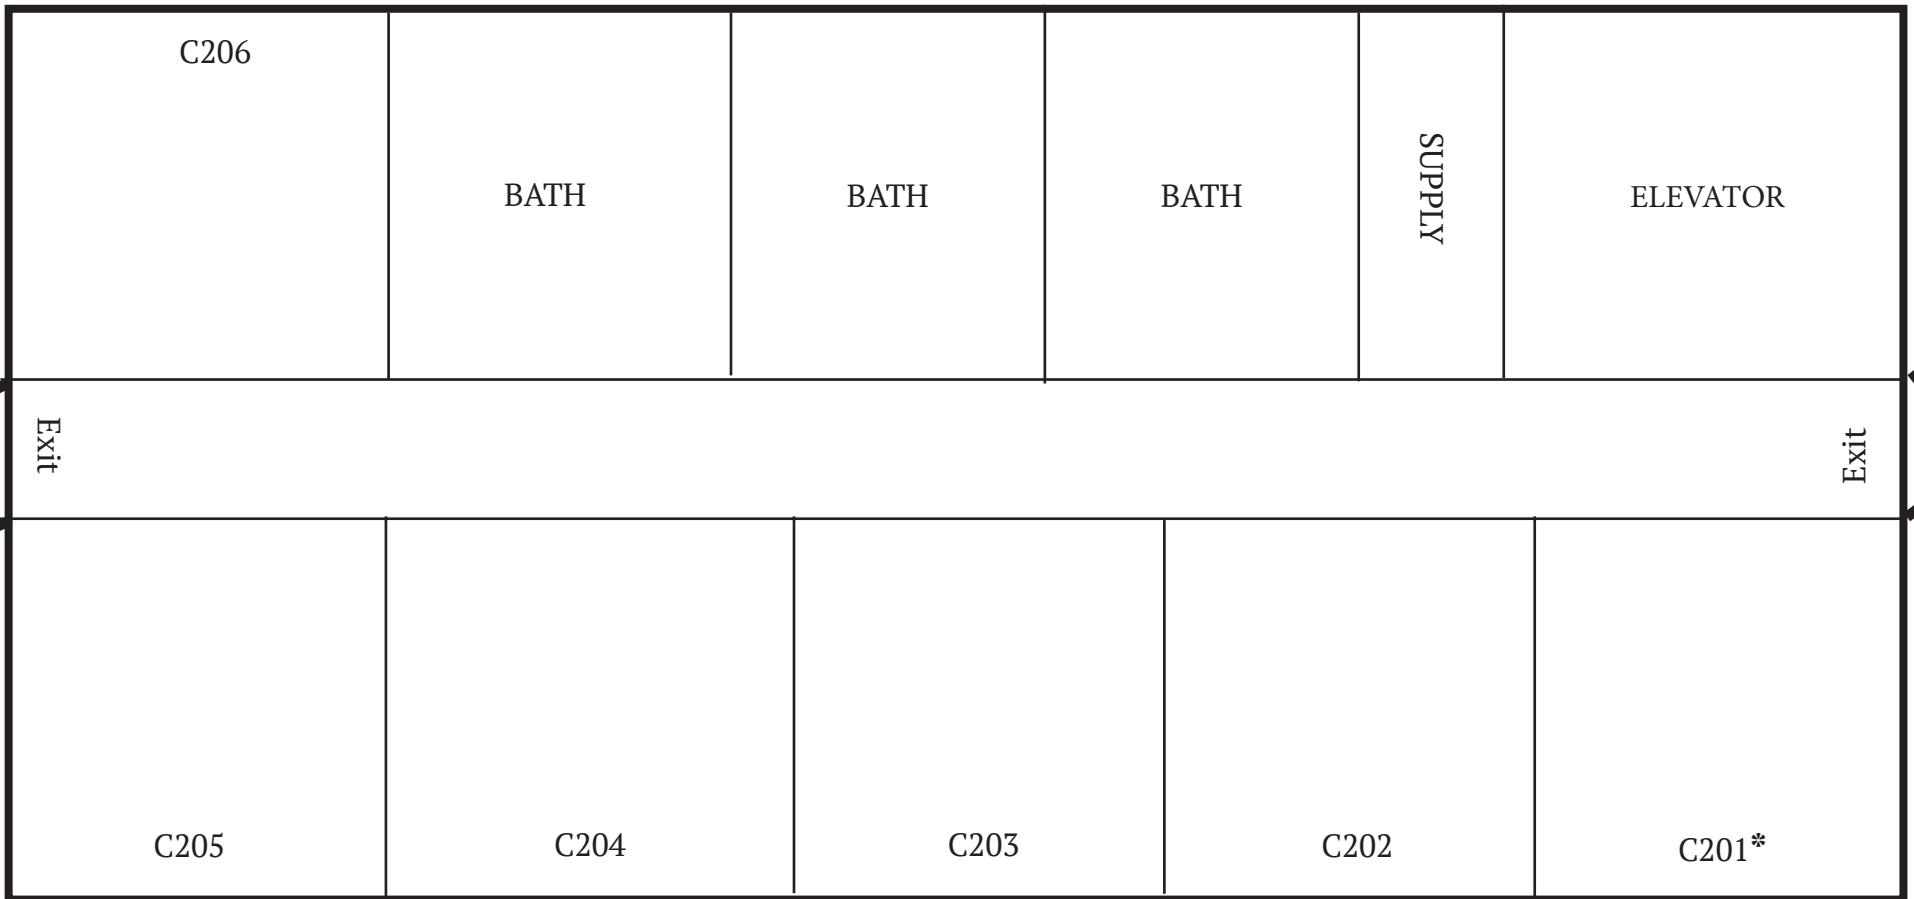

# The Ecology School at River Bend Farm Center Wing - 2nd Floor

6 Rooms with 4 Beds Each (24 Beds Total), 3 Bathrooms

\*Denotes the primary control room for the floor air system