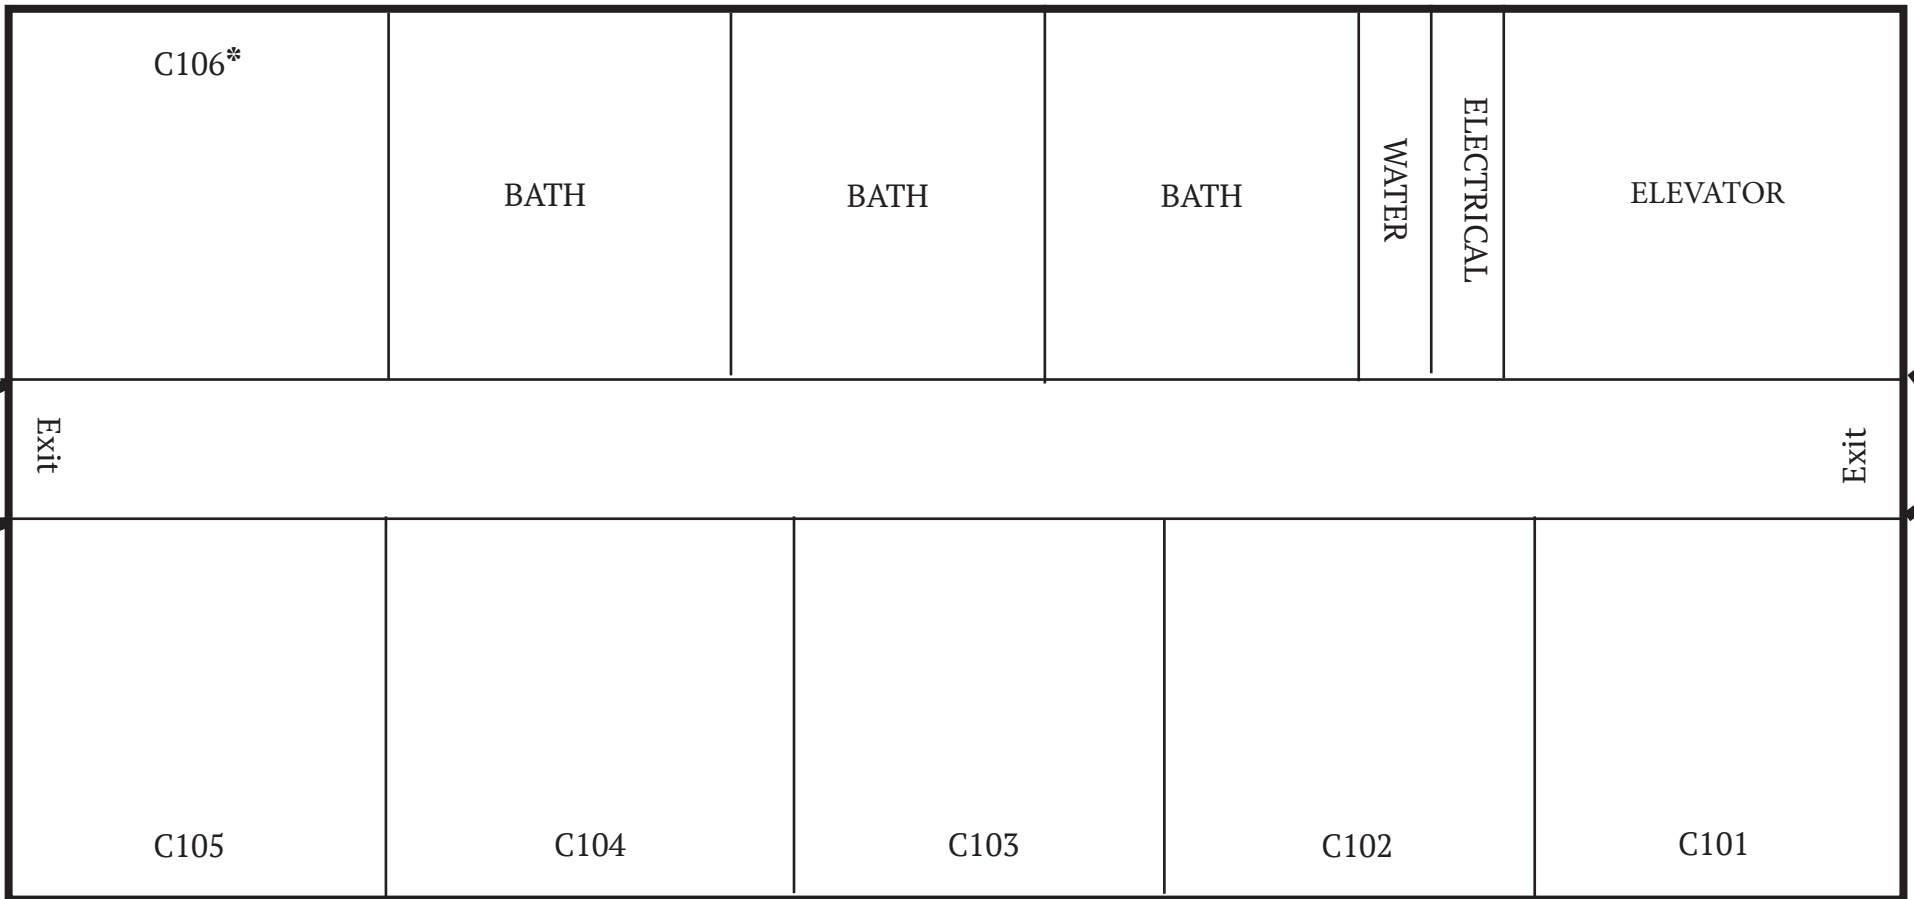

The Ecology School at River Bend Farm Center Wing - 1st Floor

6 Rooms with 4 Beds Each (24 Beds Total), 3 Bathrooms

* Denotes the primary control room for the floor air system